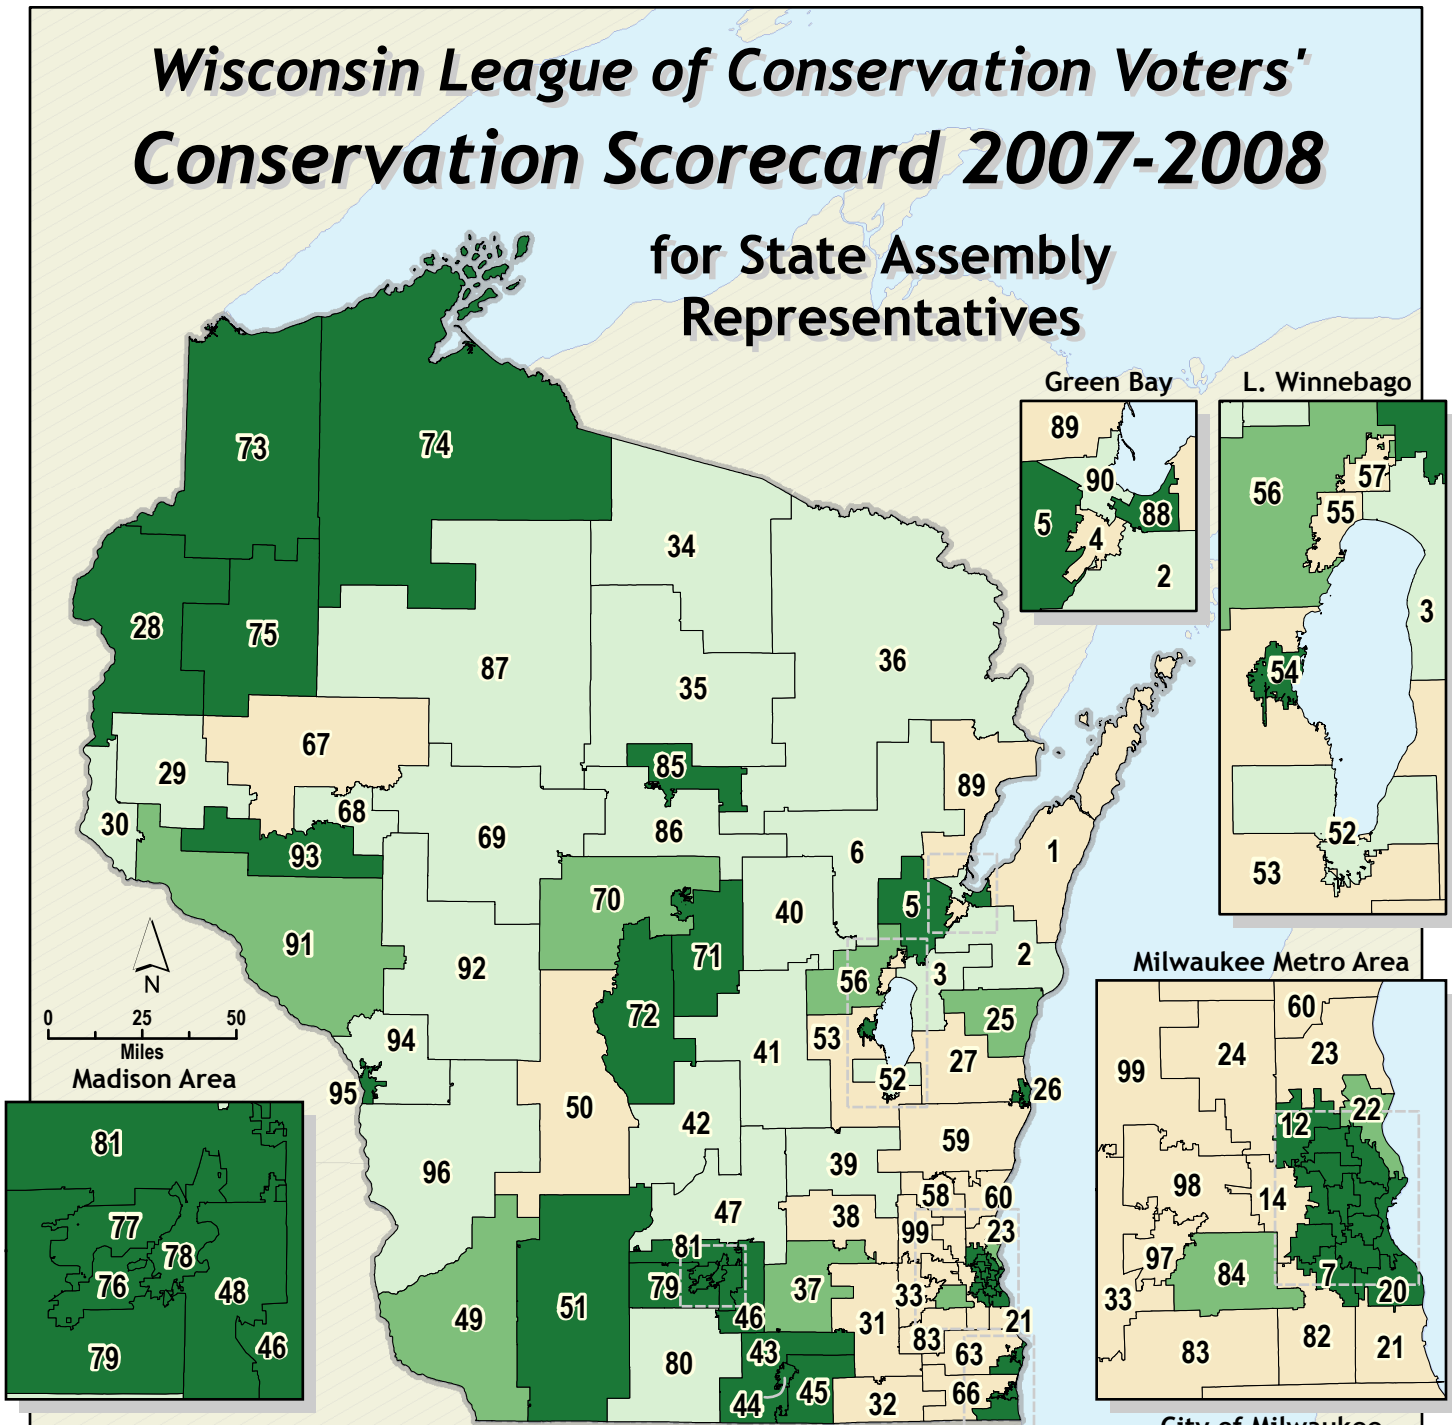

# Wisconsin League of Conservation Voters' Conservation Scorecard 2007-2008

## for State Assembly Representatives

### Assembly Conservation Scores