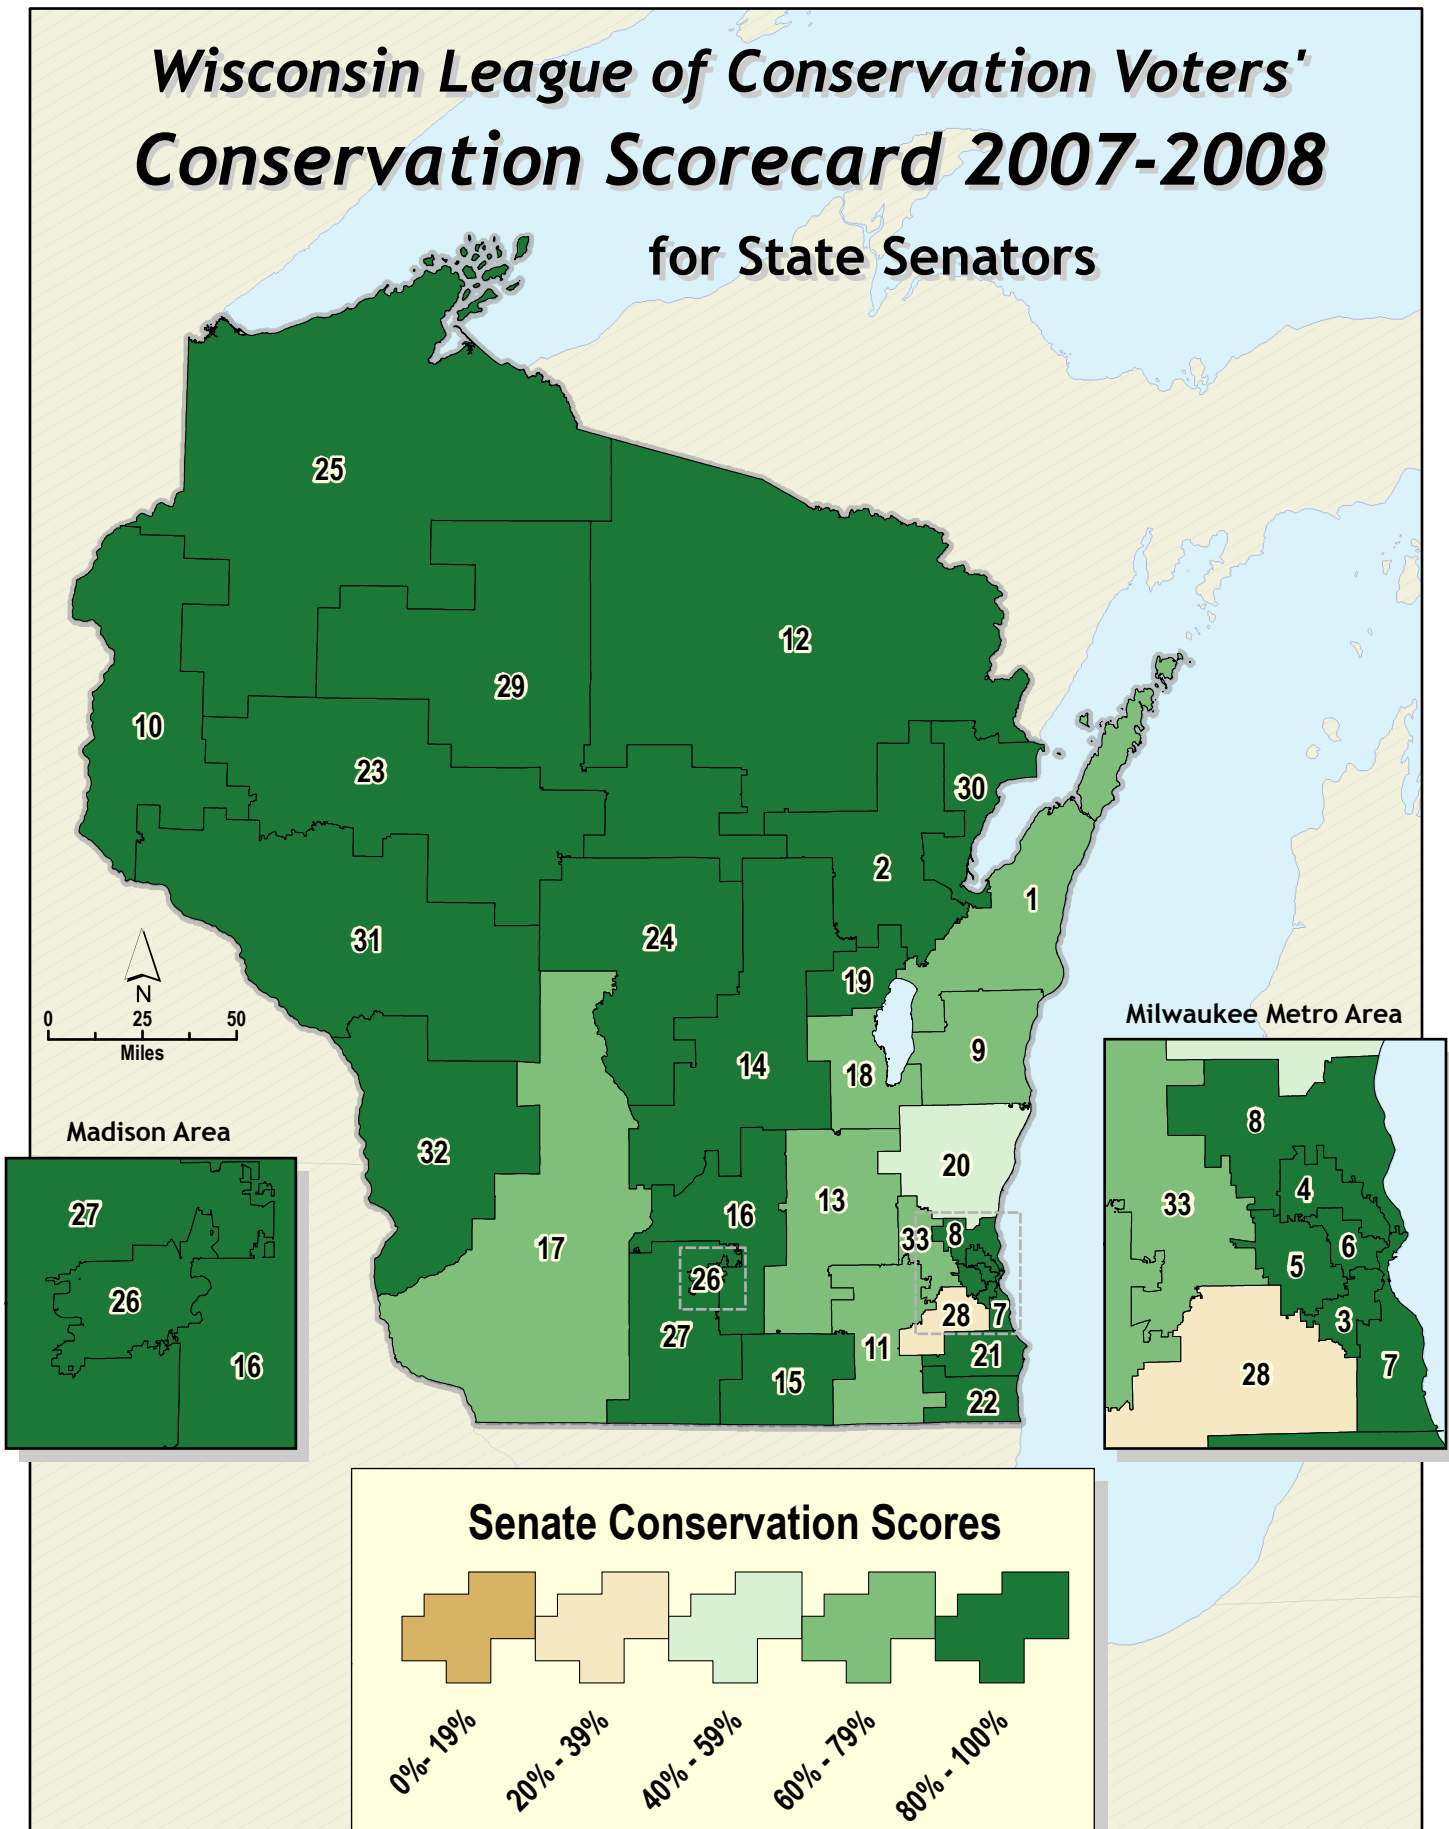

Wisconsin League of Conservation Voters' Conservation Scorecard 2007-2008

for State Senators

District Boundaries: LTSB
Projection: WTM83/91

Produced for WLCV - 2008
Jason E. Hochschild