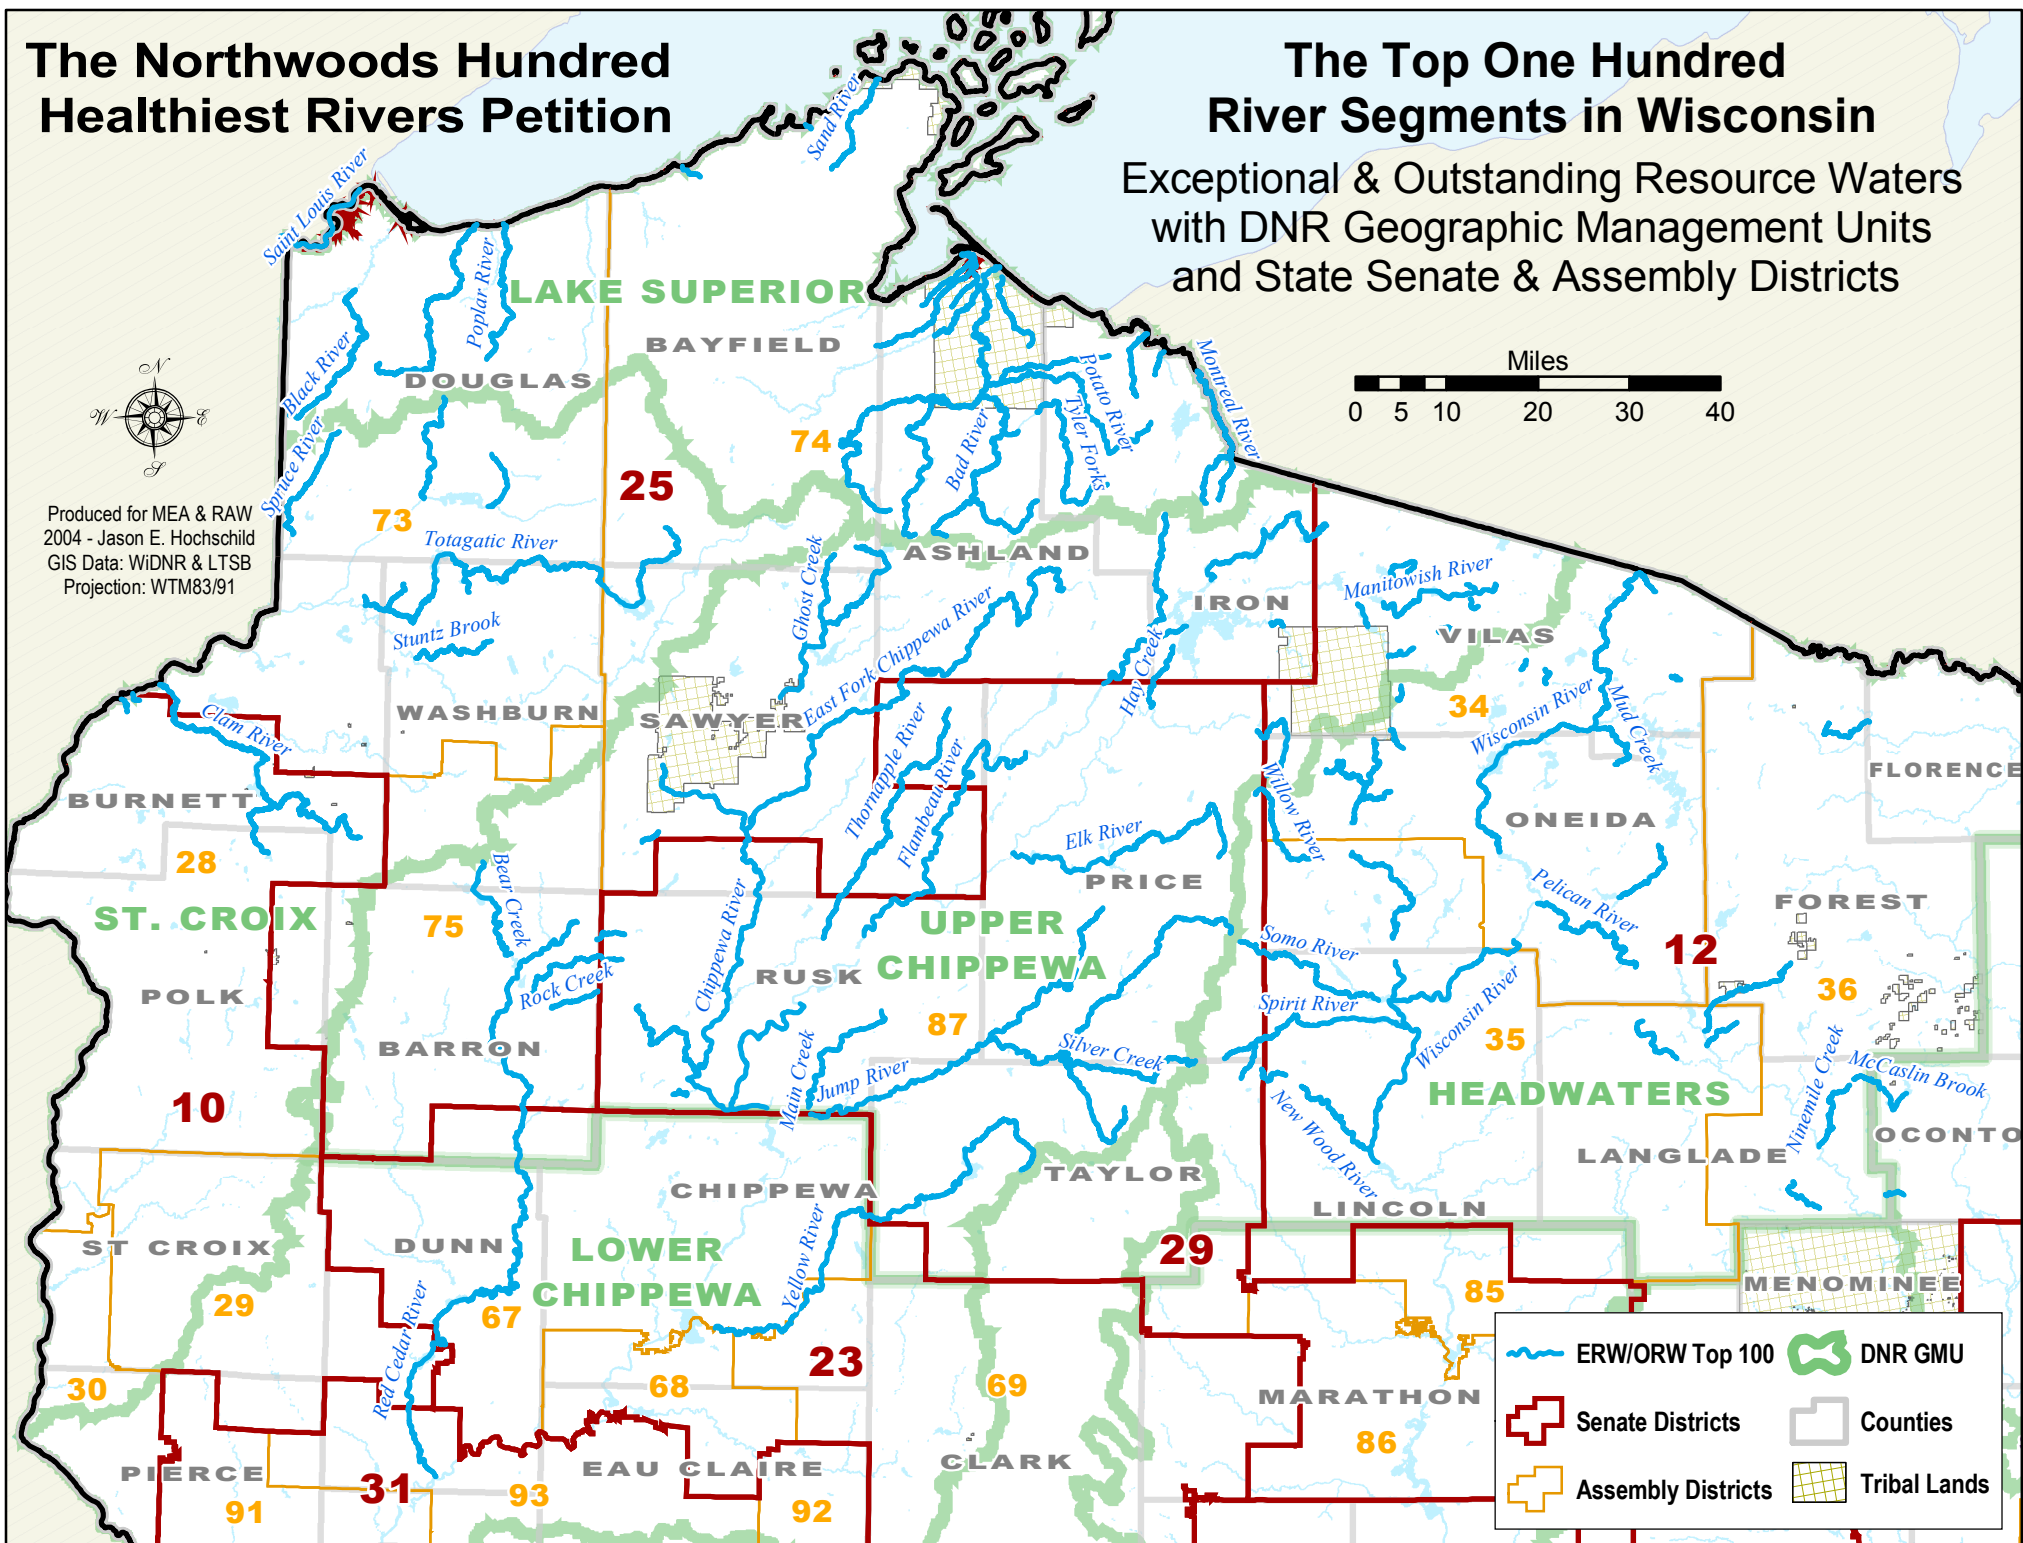

# The Northwoods Hundred Healthiest Rivers Petition

# The Top One Hundred River Segments in Wisconsin

Exceptional & Outstanding Resource Waters with DNR Geographic Management Units and State Senate & Assembly Districts

Produced for MEA & RAW  
2004 - Jason E. Hochschild  
GIS Data: WIDNR & LTSP  
Projection: WTM83/91

	ERW/ORW Top 100		DNR GMU
	Senate Districts		Counties
	Assembly Districts		Tribal Lands