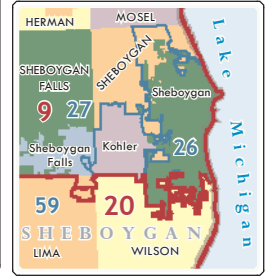

# Wisconsin State Senate & Assembly Districts with Counties, Cities & Towns

**Senate Districts**  
**Assembly Districts**  
**COUNTIES**  
 Cities, Villages & TOWNSHIPS

Each of Wisconsin's 33 State Senate Districts contain 3 Assembly Districts

Approx Population (2000):  
 1 Senate Dist = 162,500  
 1 Assembly Dist = 54,200

1:500,000  
 Printed 8.5" x 11"

Scale Bar, except Milwaukee inset:  
**7.5 Miles**

Map Projection: WTM83/91  
 District Boundaries: LTSB  
 Counties, MCDs: WIDNR  
 ColorOptimizer: www.lisgis.com  
 Colors: www.colorbrewer.org  
 Produced by WLCV - 2005  
 Jason E. Hochschild