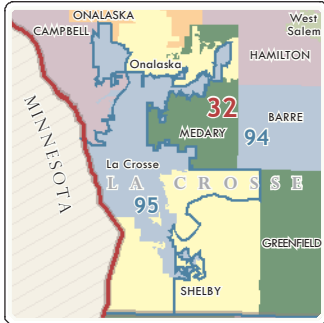

# Wisconsin State Senate & Assembly Districts with Counties, Cities & Towns

**Senate Districts**  
**Assembly Districts**  
**COUNTIES**  
 Cities, Villages & TOWNSHIPS

Each of Wisconsin's 33 State Senate Districts contain 3 Assembly Districts

Approx Population (2000):  
 1 Senate Dist = 162,500  
 1 Assembly Dist = 54,200

1:500,000  
 Printed 8.5" x 11"

Scale Bar, except Milwaukee inset:  
**7.5 Miles**

Map Projection: WTM83/91  
 District Boundaries: LTSB  
 Counties, MCDs: WIDNR  
 ColorOptimizer: www.lisgis.com  
 Colors: www.colorbrewer.org  
 Produced by WLCV - 2005  
 Jason E. Hochschild