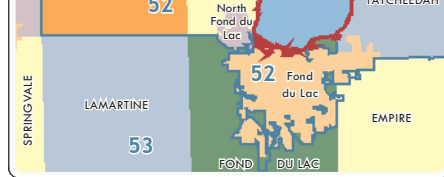

# Wisconsin State Senate & Assembly Districts with Counties, Cities & Towns

**Senate Districts**  
**Assembly Districts**  
**COUNTIES**  
 Cities, Villages & TOWNSHIPS

Each of Wisconsin's 33 State Senate Districts contain 3 Assembly Districts

Approx Population (2000):  
 1 Senate Dist = 162,500  
 1 Assembly Dist = 54,200

1:500,000  
 Printed 8.5" x 11"

Scale Bar, except Milwaukee inset:  
**7.5 Miles**

Map Projection: WTM83/91  
 District Boundaries: LTSB  
 Counties, MCDs: WIDNR  
 ColorOptimizer: www.lisgis.com  
 Colors: www.colorbrewer.org  
 Produced by WLCV - 2005  
 Jason E. Hochschild