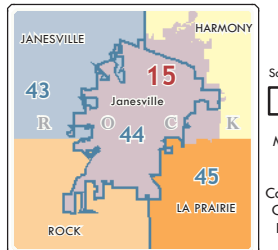

# Wisconsin State Senate & Assembly Districts with Counties, Cities & Towns

**Senate Districts**  
**Assembly Districts**  
**COUNTIES**  
 Cities, Villages & TOWNSHIPS

Each of Wisconsin's 33 State Senate Districts contain 3 Assembly Districts

Approx Population (2000):  
 1 Senate Dist = 162,500  
 1 Assembly Dist = 54,200

1:500,000  
 Printed 8.5" x 11"

Scale Bar, except Milwaukee inset:  
**7.5 Miles**

Map Projection: WTM83/91  
 District Boundaries: LTSB  
 Counties, MCDs: WIDNR  
 ColorOptimizer: www.lisgis.com  
 Colors: www.colorbrewer.org  
 Produced by WLCV - 2005  
 Jason E. Hochschild