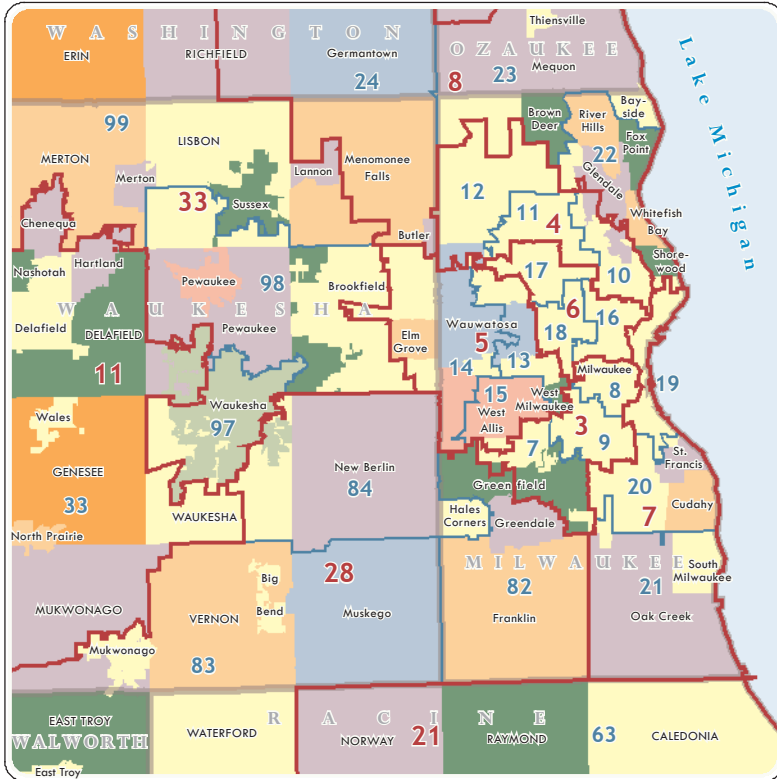

# Wisconsin State Senate & Assembly Districts with Counties, Cities & Towns

**Senate Districts**  
**Assembly Districts**  
**COUNTIES**  
 Cities, Villages & TOWNSHIPS

Each of Wisconsin's 33 State Senate Districts contain 3 Assembly Districts

Approx Population (2000):  
 1 Senate Dist = 162,500  
 1 Assembly Dist = 54,200

1:500,000  
 Printed 8.5" x 11"

Scale Bar, except Milwaukee inset:  
**7.5 Miles**

Map Projection: WTM83/91  
 District Boundaries: LTSB  
 Counties, MCDs: WIDNR  
 ColorOptimizer: www.lisgis.com  
 Colors: www.colorbrewer.org  
 Produced by WLCV - 2005  
 Jason E. Hochschild