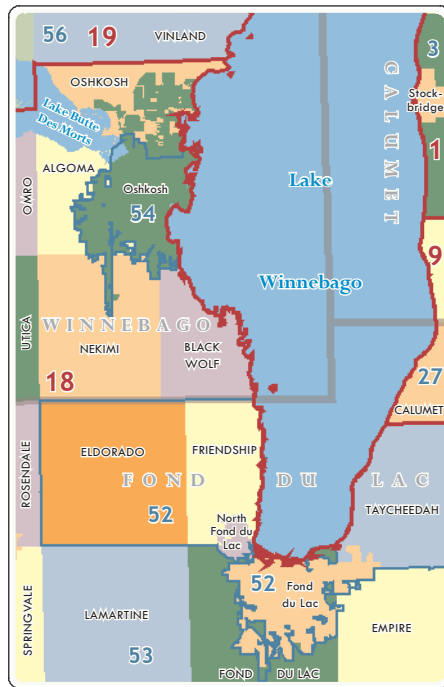

# Wisconsin State Senate & Assembly Districts with Counties, Cities & Towns

**Senate Districts**  
**Assembly Districts**  
**COUNTIES**  
 Cities, Villages & TOWNSHIPS

Each of Wisconsin's 33 State Senate Districts contain 3 Assembly Districts

Approx Population (2000):  
 1 Senate Dist = 162,500  
 1 Assembly Dist = 54,200

1:500,000  
 Printed 8.5" x 11"

Scale Bar, except Milwaukee inset:  
**7.5 Miles**

Map Projection: WTM83/91  
 District Boundaries: LTSB  
 Counties, MCDs: WIDNR  
 ColorOptimizer: www.lisgis.com  
 Colors: www.colorbrewer.org  
 Produced by WLCV - 2005  
 Jason E. Hochschild