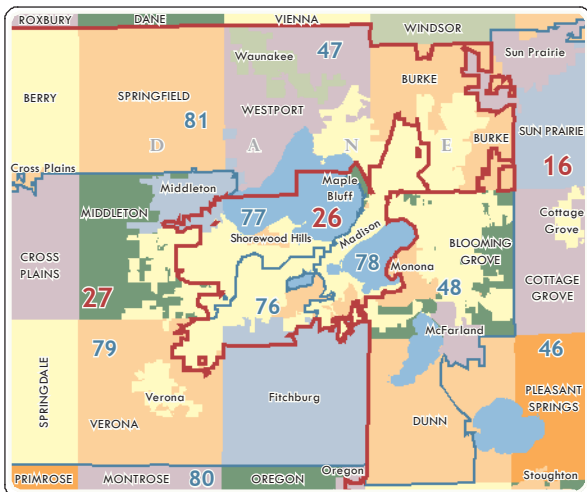

# Wisconsin State Senate & Assembly Districts with Counties, Cities & Towns

**Senate Districts**  
**Assembly Districts**  
**COUNTIES**  
 Cities, Villages & TOWNSHIPS

Each of Wisconsin's 33 State Senate Districts contain 3 Assembly Districts

Approx Population (2000):  
 1 Senate Dist = 162,500  
 1 Assembly Dist = 54,200

1:500,000  
 Printed 8.5" x 11"

Scale Bar, except Milwaukee inset:  
**7.5 Miles**

Map Projection: WTM83/91  
 District Boundaries: LTSB  
 Counties, MCDs: WIDNR  
 ColorOptimizer: www.lisgis.com  
 Colors: www.colorbrewer.org  
 Produced by WLCV - 2005  
 Jason E. Hochschild