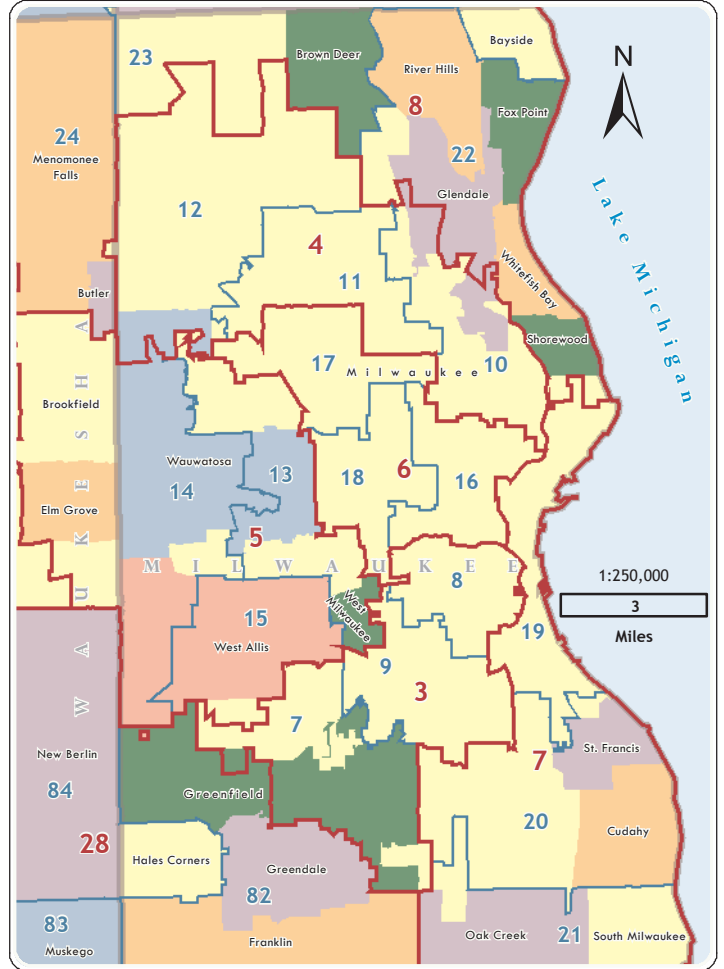

# Wisconsin State Senate & Assembly Districts with Counties, Cities & Towns

**Senate Districts**  
**Assembly Districts**  
**COUNTIES**  
 Cities, Villages & TOWNSHIPS

Each of Wisconsin's 33 State Senate Districts contain 3 Assembly Districts

Approx Population (2000):  
 1 Senate Dist = 162,500  
 1 Assembly Dist = 54,200

1:500,000  
 Printed 8.5" x 11"

Scale Bar, except Milwaukee inset:  
**7.5 Miles**

Map Projection: WTM83/91  
 District Boundaries: LTSB  
 Counties, MCDs: WIDNR  
 ColorOptimizer: www.lisgis.com  
 Colors: www.colorbrewer.org  
 Produced by WLCV - 2005  
 Jason E. Hochschild