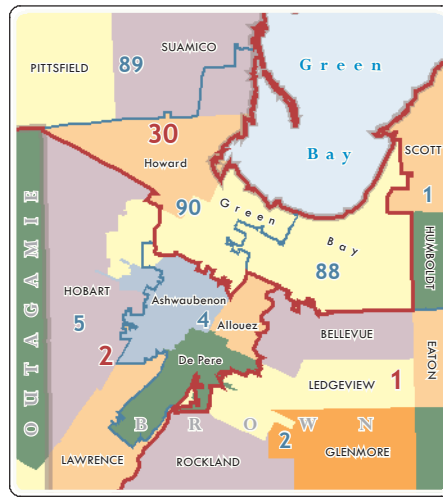

# Wisconsin State Senate & Assembly Districts with Counties, Cities & Towns

**Senate Districts**  
**Assembly Districts**  
**COUNTIES**  
 Cities, Villages & TOWNSHIPS

Each of Wisconsin's 33 State Senate Districts contain 3 Assembly Districts

Approx Population (2000):  
 1 Senate Dist = 162,500  
 1 Assembly Dist = 54,200

1:500,000  
 Printed 8.5" x 11"

Scale Bar, except Milwaukee inset:  
**7.5 Miles**

Map Projection: WTM83/91  
 District Boundaries: LTSB  
 Counties, MCDs: WIDNR  
 ColorOptimizer: www.lisgis.com  
 Colors: www.colorbrewer.org  
 Produced by WLCV - 2005  
 Jason E. Hochschild