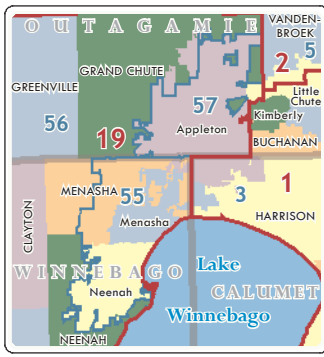

# Wisconsin State Senate & Assembly Districts with Counties, Cities & Towns

**Senate Districts**  
**Assembly Districts**  
**COUNTIES**  
 Cities, Villages & TOWNSHIPS

Each of Wisconsin's 33 State Senate Districts contain 3 Assembly Districts

Approx Population (2000):  
 1 Senate Dist = 162,500  
 1 Assembly Dist = 54,200

1:500,000  
 Printed 8.5" x 11"

Scale Bar, except Milwaukee inset:  
**7.5 Miles**

Map Projection: WTM83/91  
 District Boundaries: LTSB  
 Counties, MCDs: WIDNR  
 ColorOptimizer: www.lisgis.com  
 Colors: www.colorbrewer.org  
 Produced by WLCV - 2005  
 Jason E. Hochschild